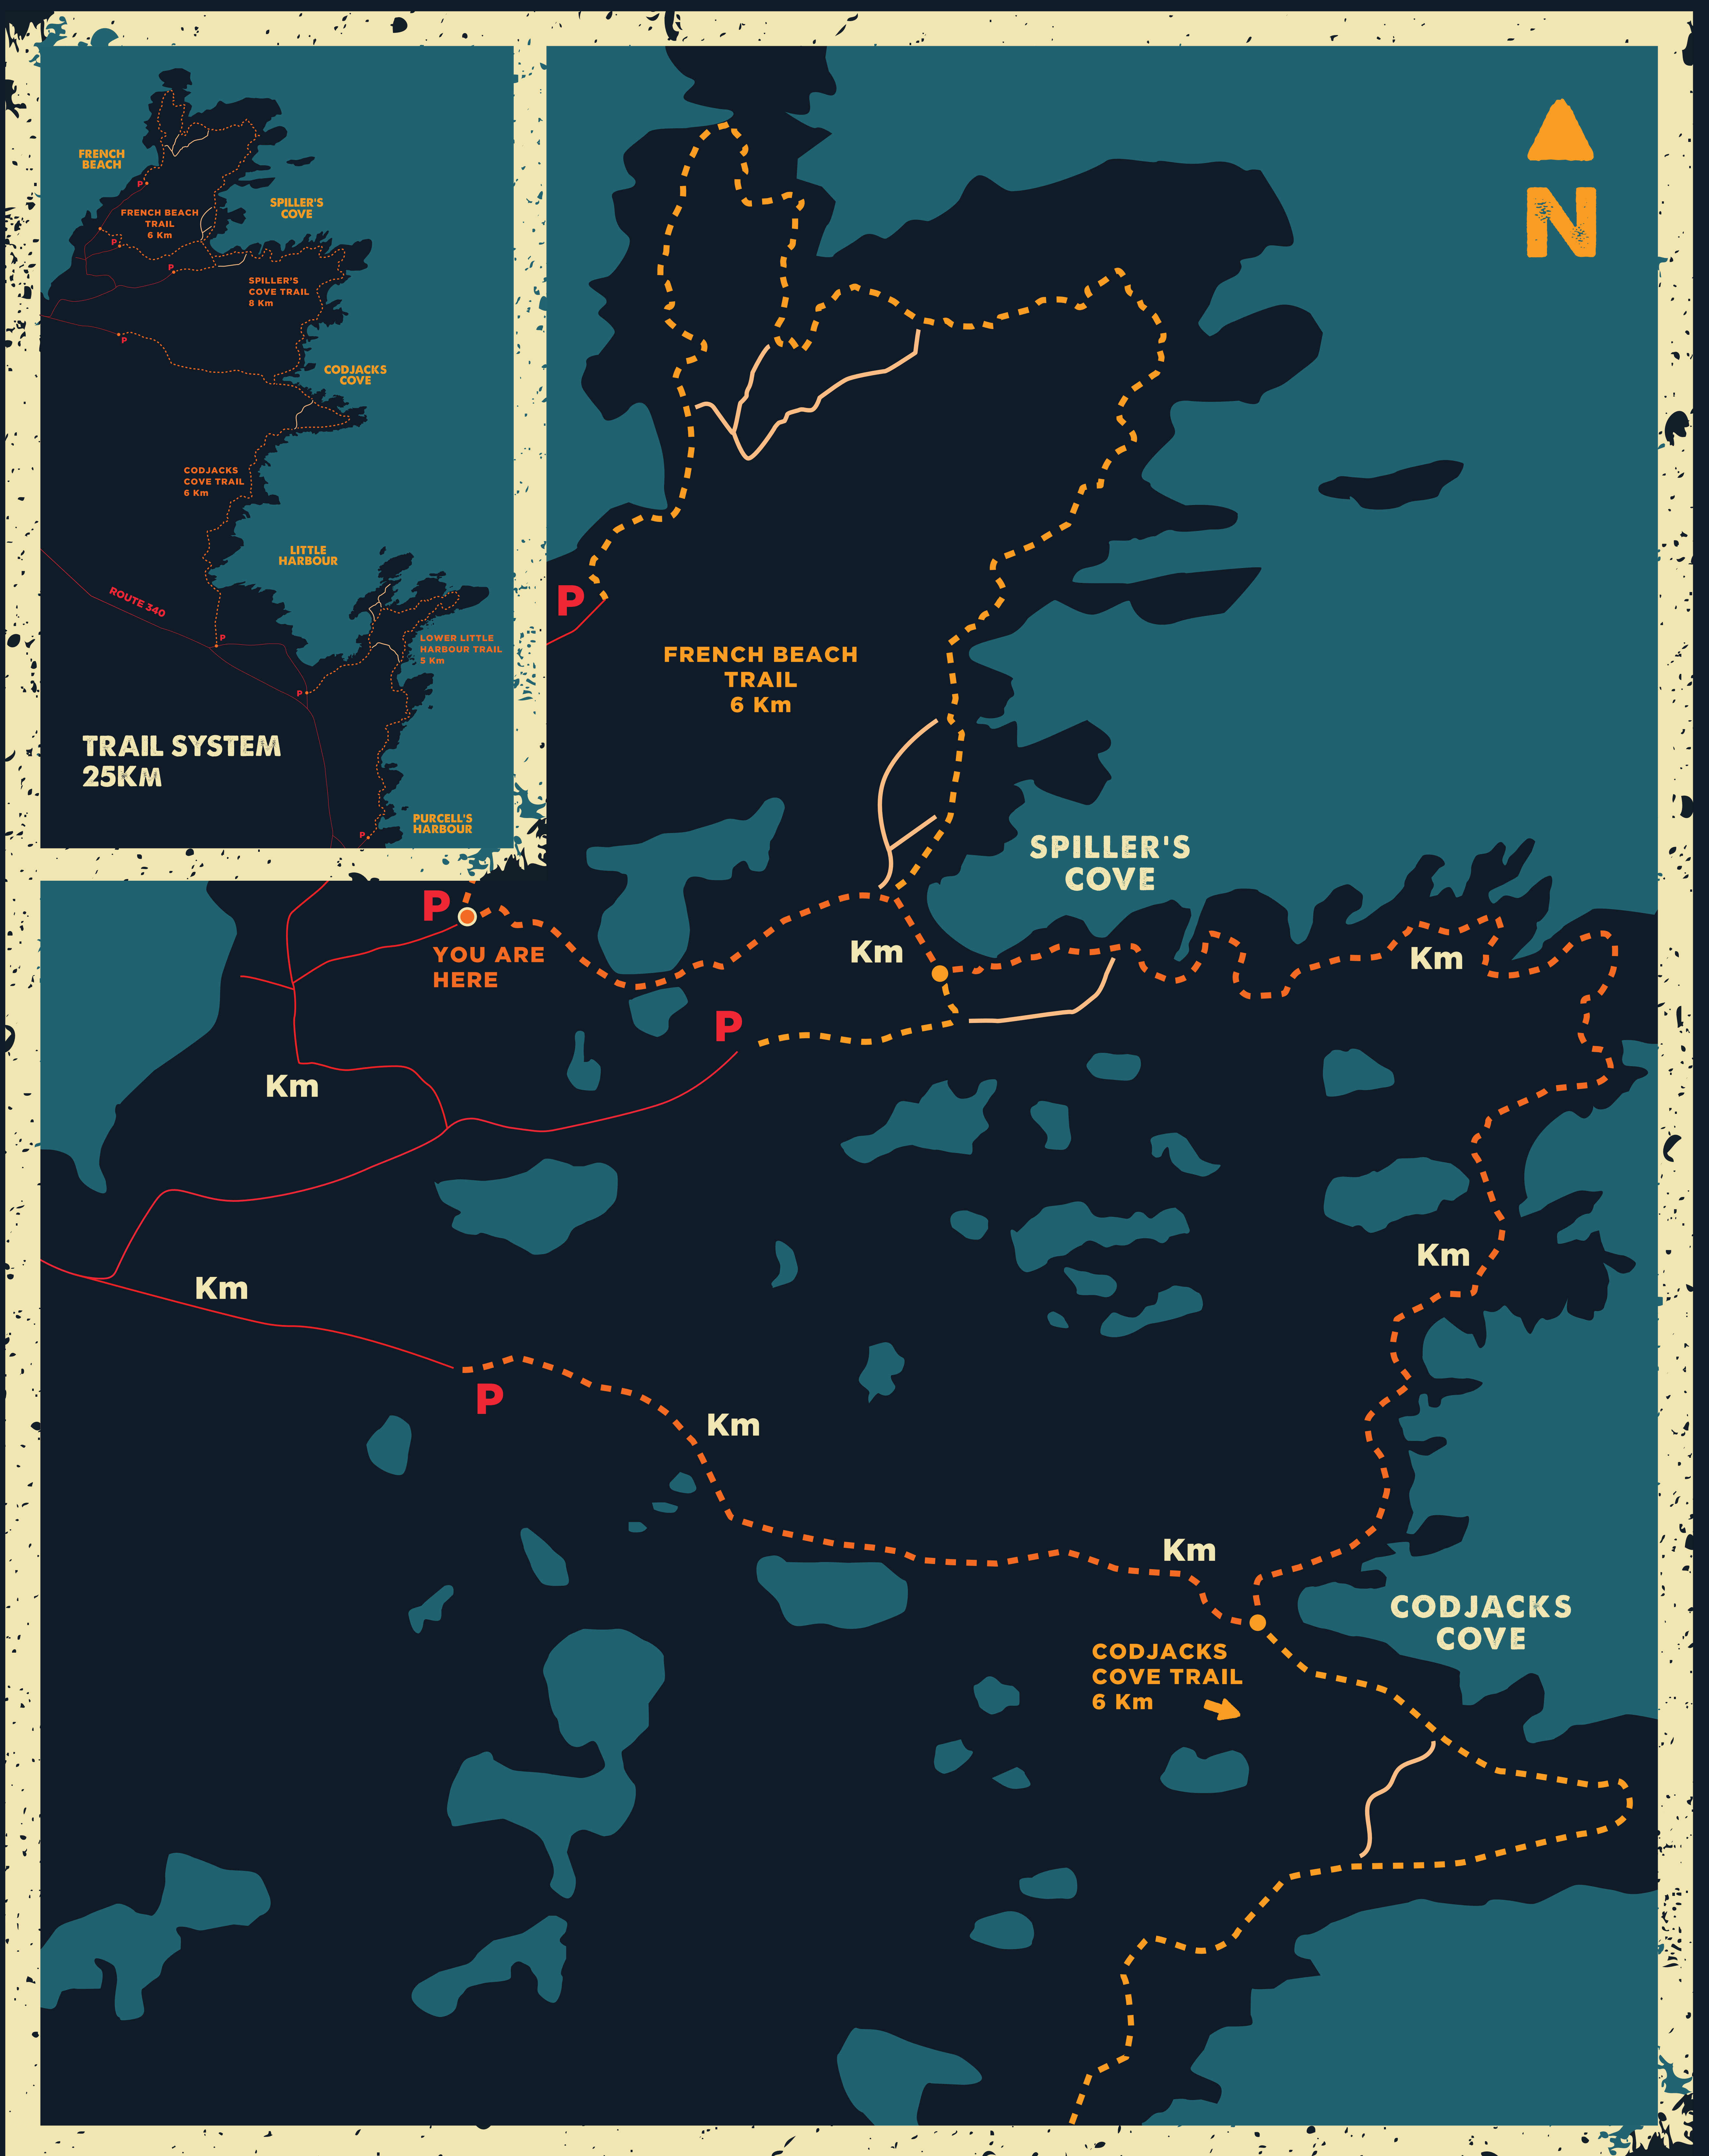

ROCKCUT TWILLINGATE TRAILS SPILLER'S COVE

TOTAL
DISTANCE

8 Km

DIFFICULTY

Moderate

ROAD

TRAIL

ALT TRAIL

PARKING

Camping (C) at designated sites by permit
only. Obtain permit at rockcuttrails.ca

A WALK ON THE EDGE

rockcuttrails.ca