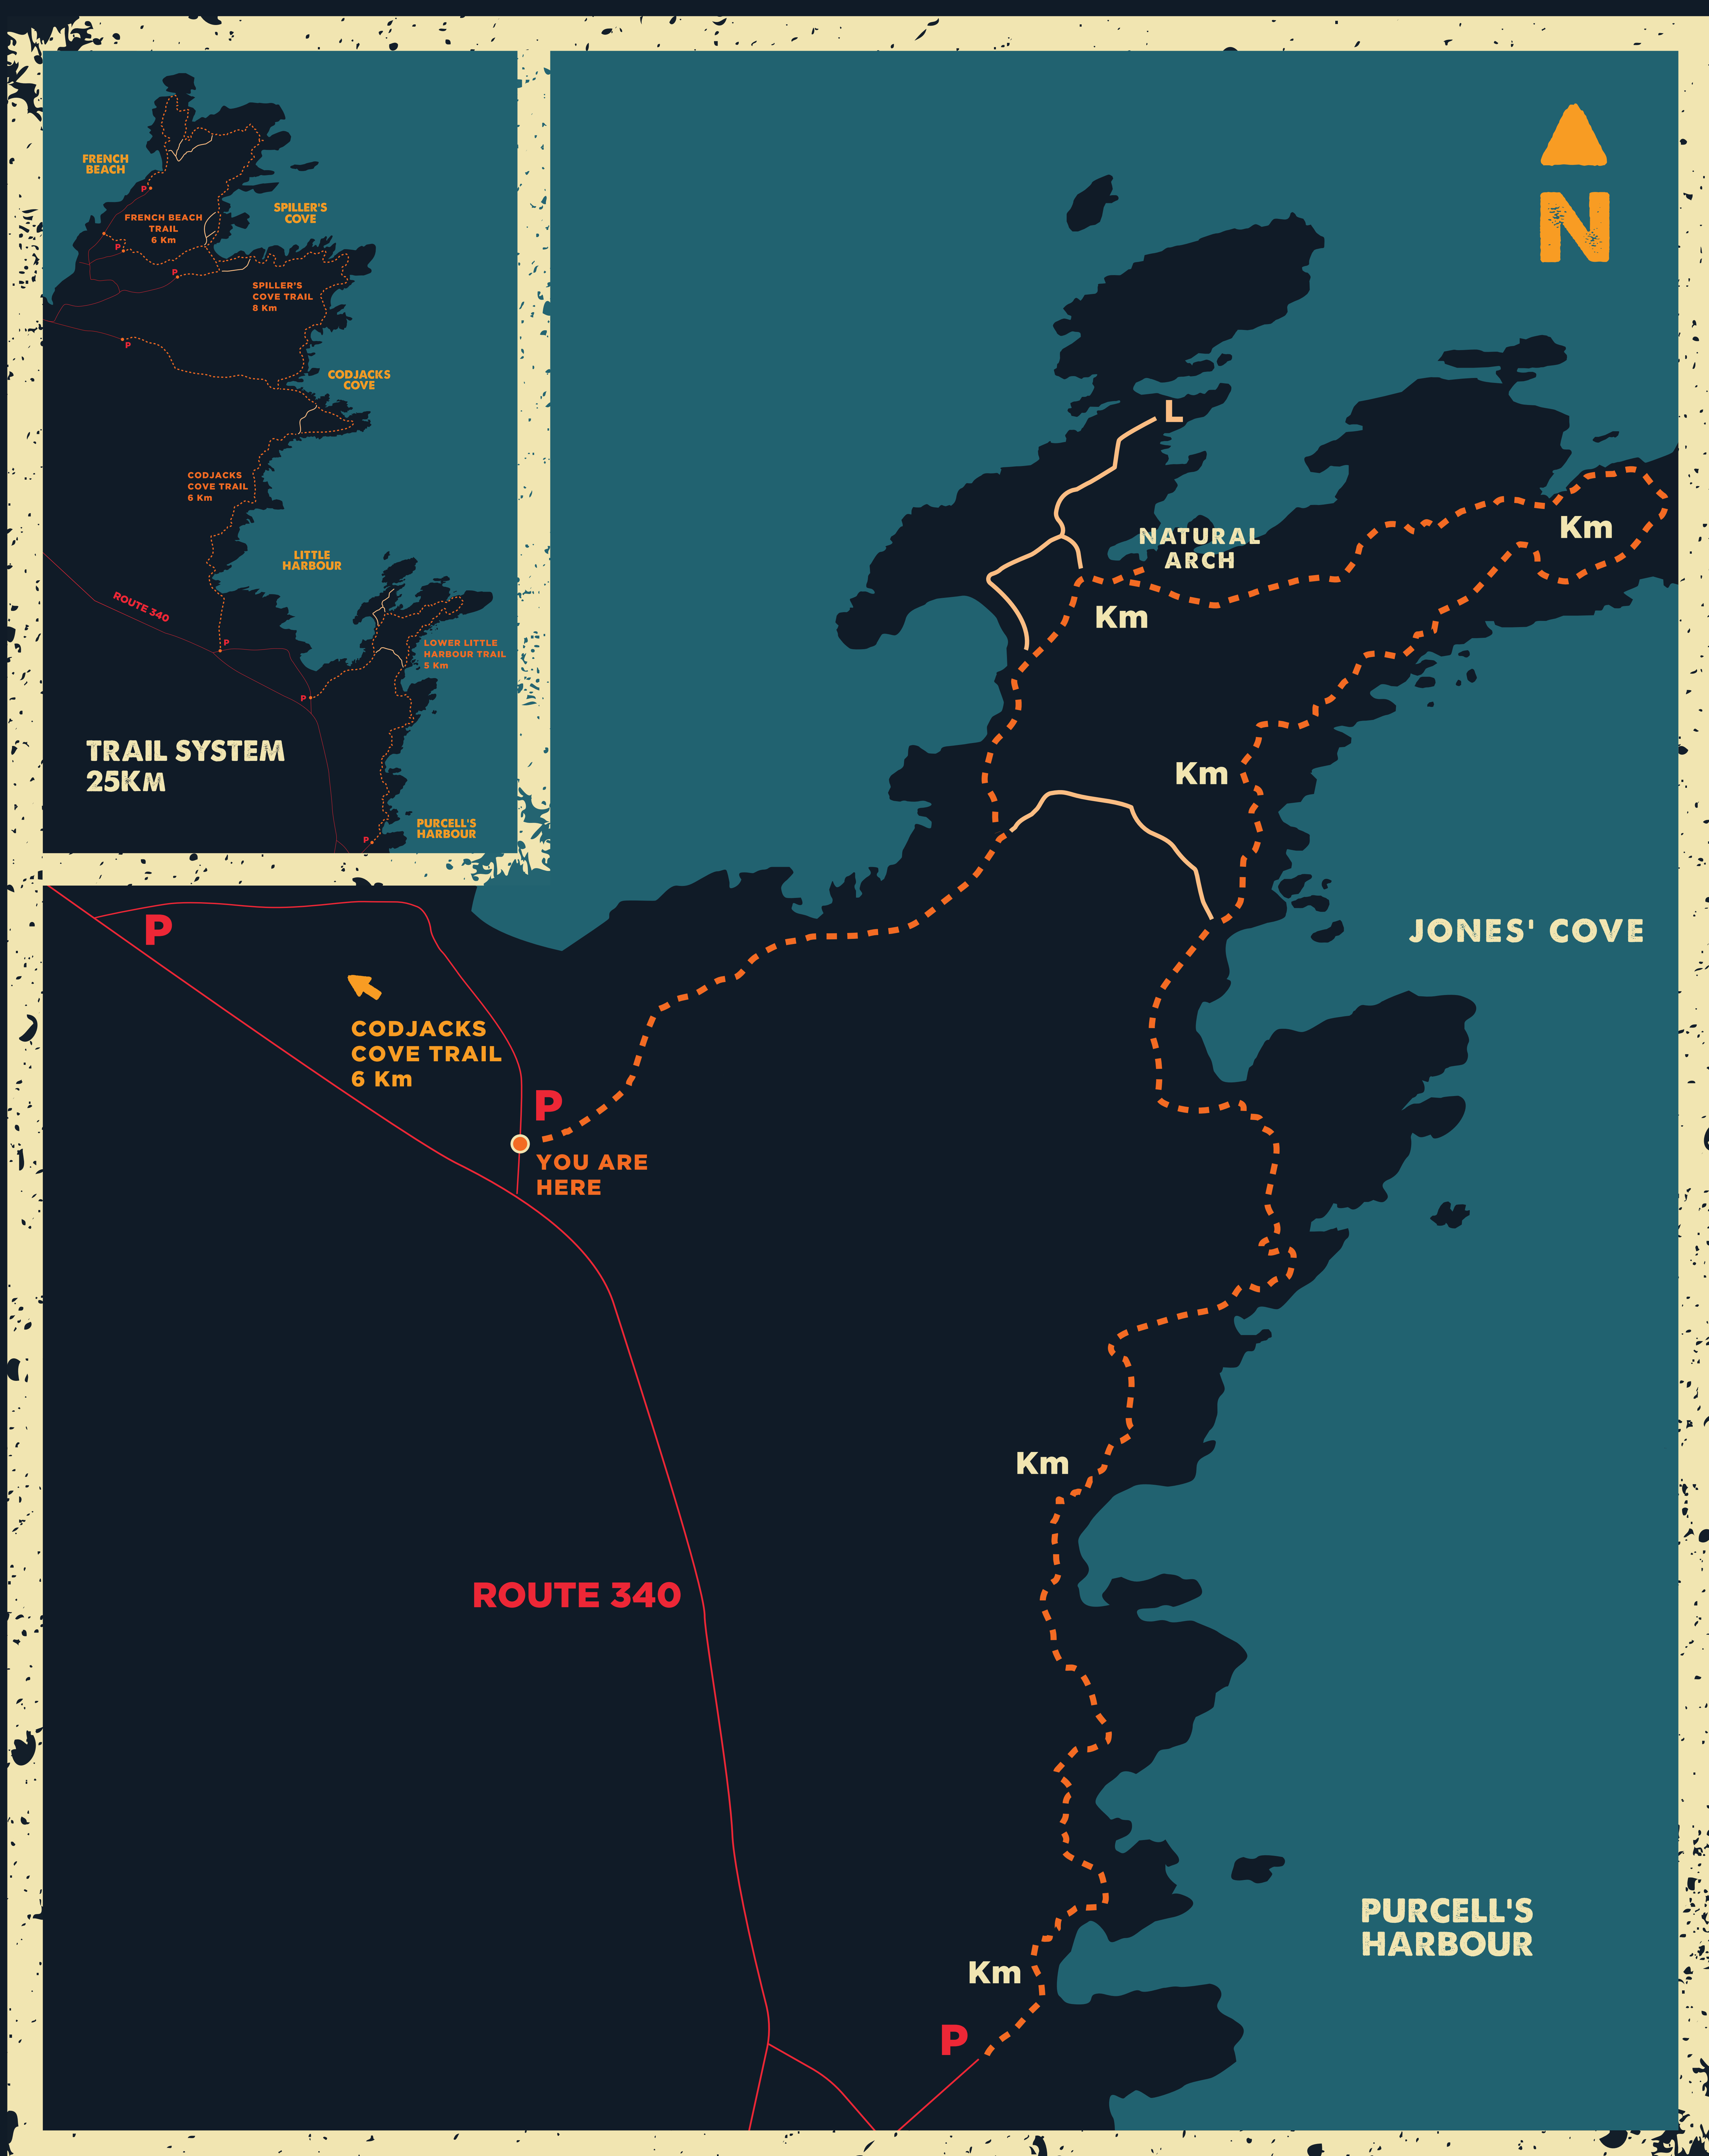

ROCKCUT TWILLINGATE TRAILS LOWER LITTLE HARBOUR

TOTAL DISTANCE	DIFFICULTY	ROAD	TRAIL	ALT TRAIL	PARKING	LOOKOUT
5 Km	Moderate/Hard	—————	-----	—————	P	L

Camping (C) at designated sites by permit only. Obtain permit at rockcuttrails.ca

A WALK ON THE EDGE

rockcuttrails.ca