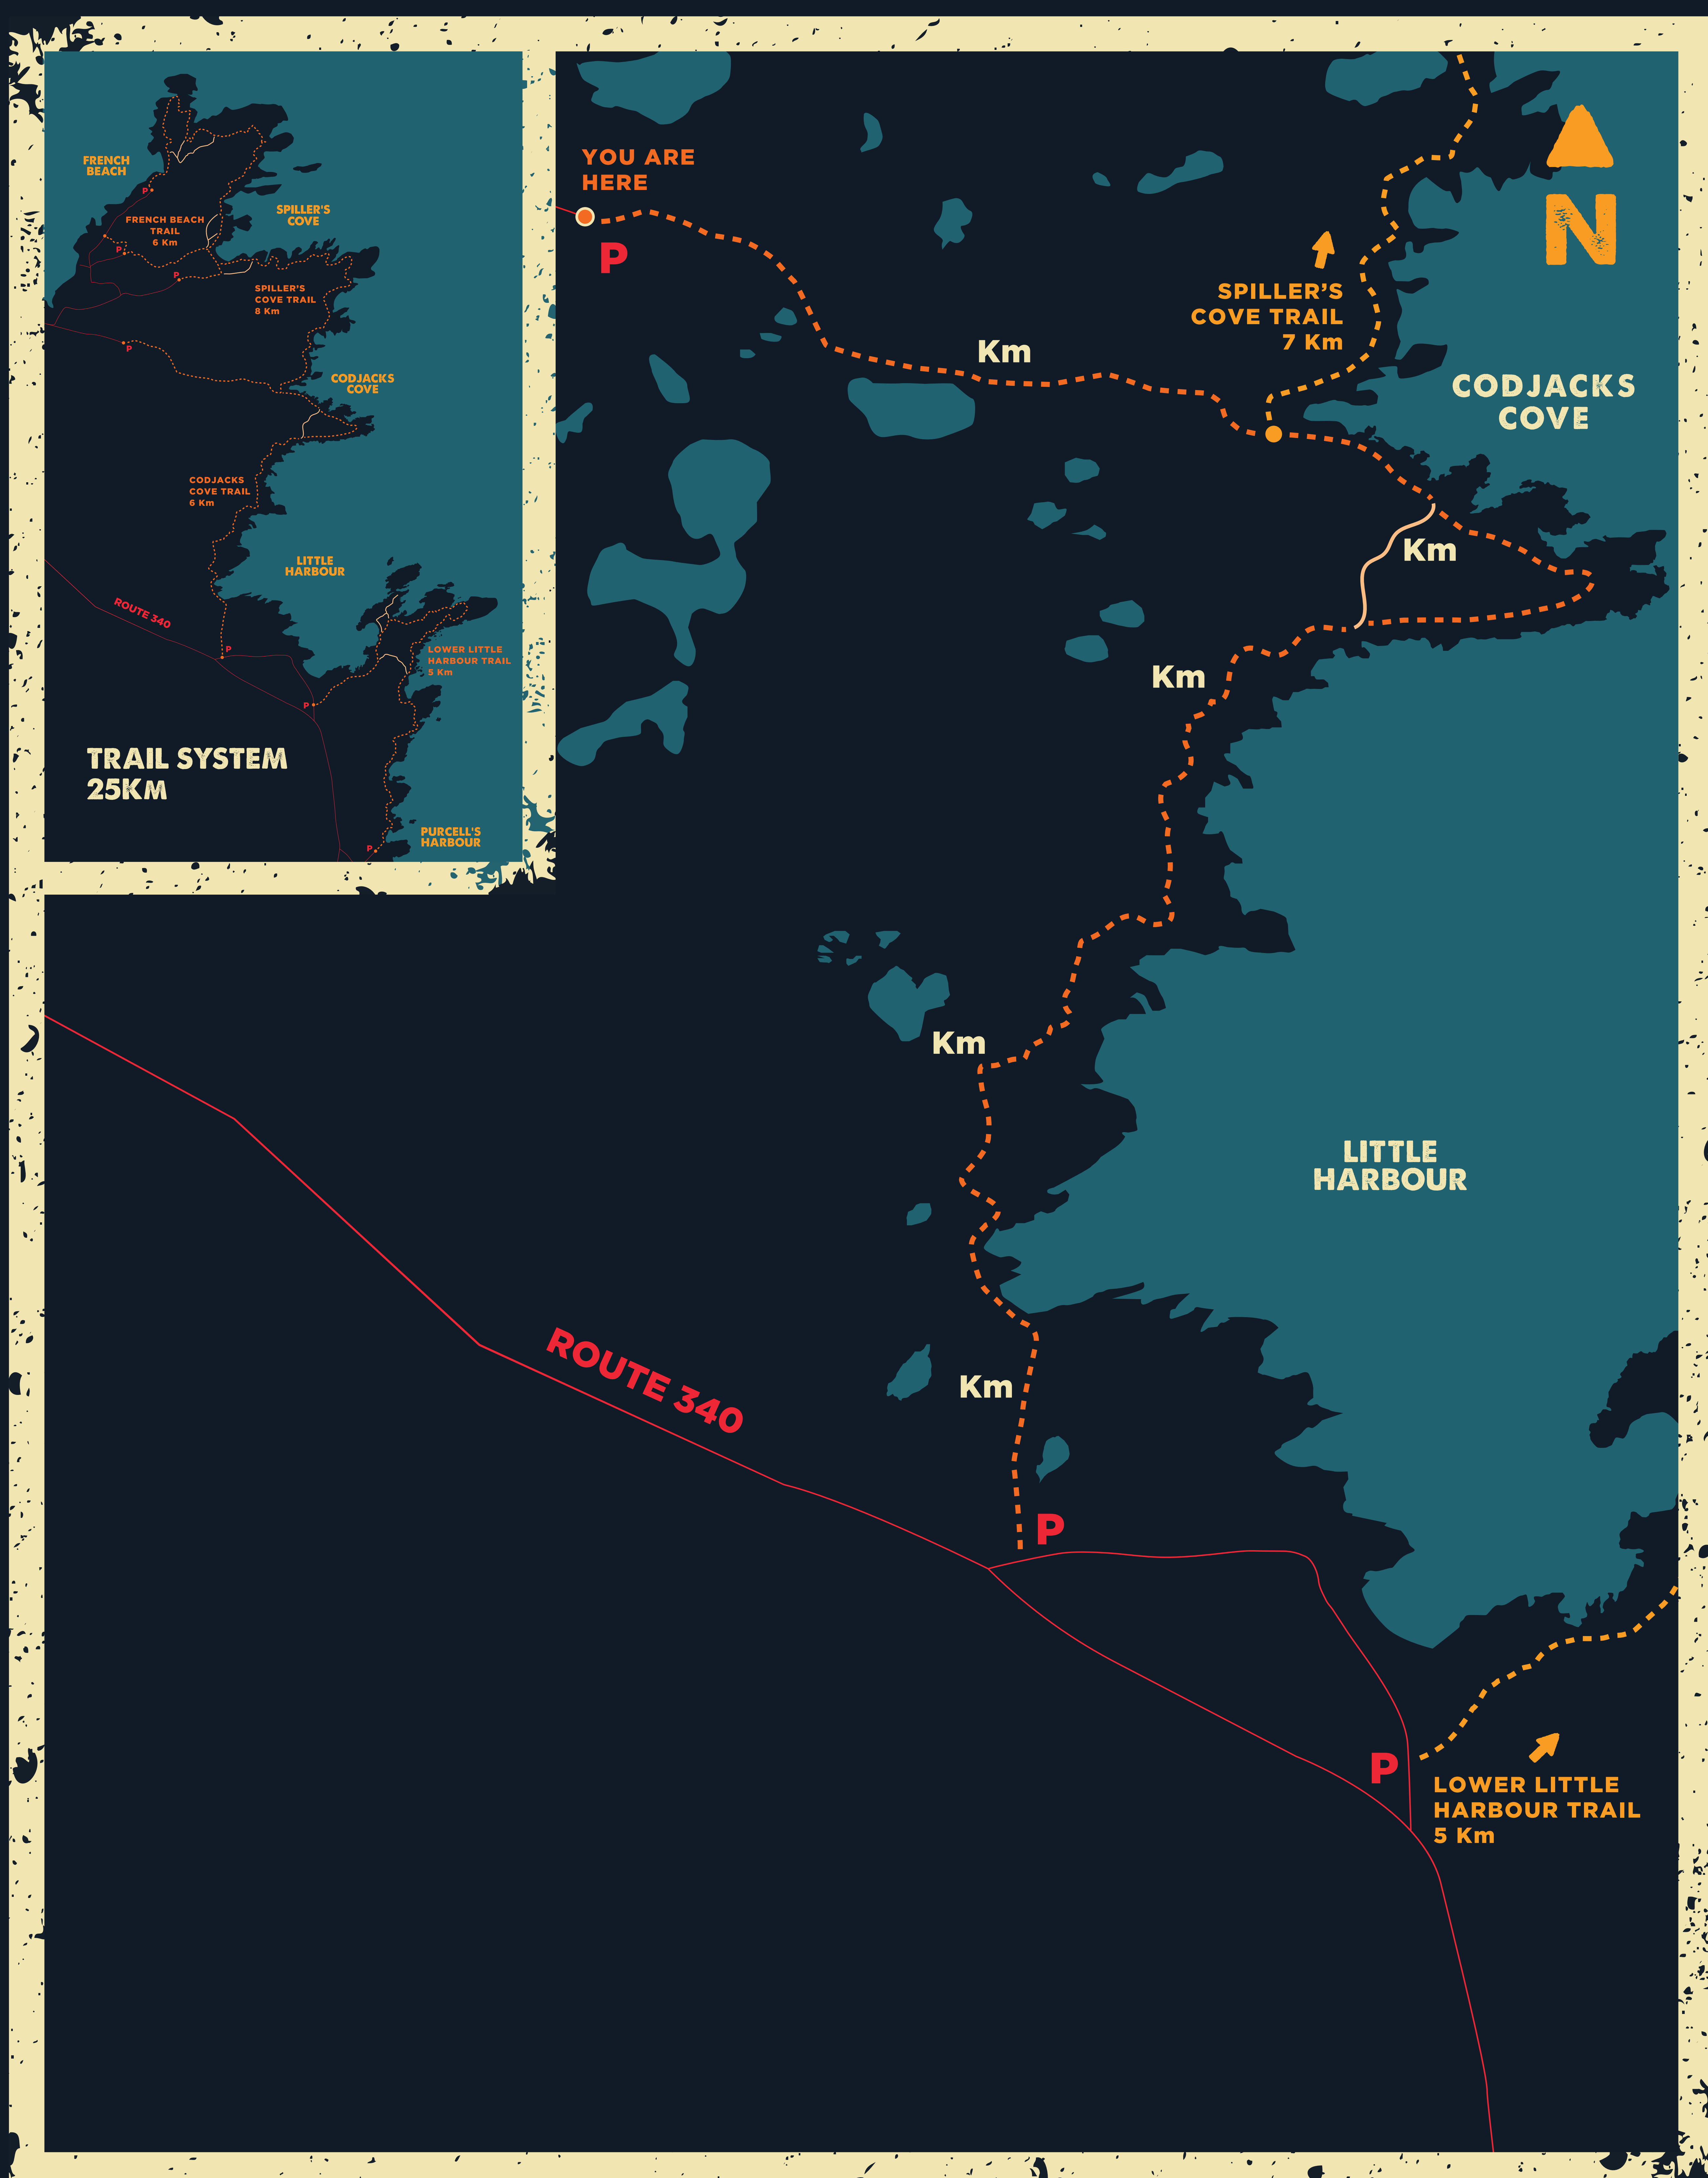

# ROCKCUT TWILLINGATE TRAILS CODJACKS COVE

TOTAL  
DISTANCE

6 Km

DIFFICULTY

Moderate

ROAD

TRAIL

ALT TRAIL

PARKING

P

Camping (C) at designated sites by permit  
only. Obtain permit at [rockcuttrails.ca](http://rockcuttrails.ca)

## A WALK ON THE EDGE

[rockcuttrails.ca](http://rockcuttrails.ca)